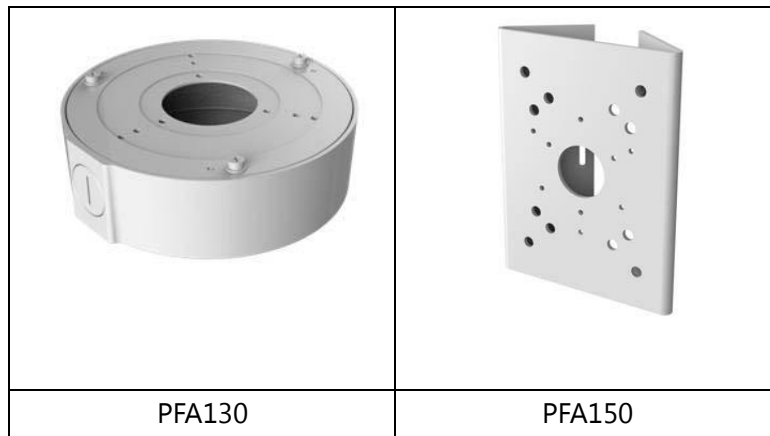

Accessory (optional)

Dahua Technology Co., Ltd.

1187 BinAn Road, Binjiang District, Hangzhou, China

Tel: +86-571-87688883

Fax: +86-571-87688815

Email: overseas@dahuatech.com

www.dahuatech.com

*Design and specifications are subject to change without notice.

© 2013 Dahua Technology Co., Ltd.