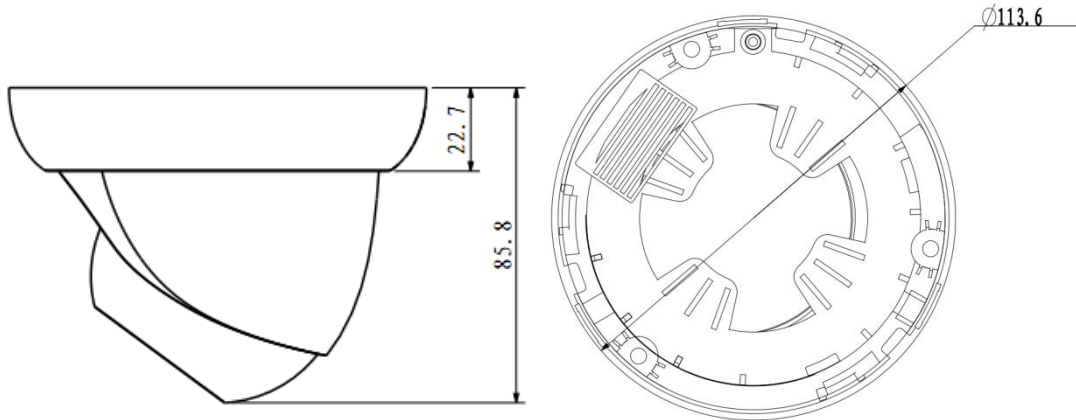

### Features

- 1/3" 3 Megapixel Aptina CMOS
- Standard HD-SDI high definition digital interface (SMPT274/292)
- 25/30fps@1080P(1920×1080), 50/60fps@720P(1280×720)
- DWDR, Day/Night(ICR), 3DNR, AWB, Auto iris, AGC, BLC
- Built-in Fixed Lens 3.6mm (6mm Optional)
- Max. IR LEDs Length 20m
- IP66
- OSD, DC12V

## Specifications

Model	DH-HDC-HDW2200SP	DH-HDC-HDW2200SN
<b>Camera</b>		
Image Sensor	1/3" 3 Megapixel progressive scan CMOS	
Effective Pixels	2052 (H)×1536(V)	
Scanning System	Progressive	
Electronic Shutter Speed	Auto/Manual, 1/3~1/10,000s	Auto/Manual, 1/4~1/10,000s
Mini. Illumination	0.1LUX/F1.4(Color), 0.01LUX/F1.4(B/W); 0 lux( IR on)	
S/N Ratio	More than 50dB	
HD-SDI Video Output	1ch HD-SDI high-definition video (SMPTE 274/292 standard)	
<b>Camera Features</b>		
Max. IR LEDs Length	20m	
OSD	English	
Day/Night	Auto(ICR) / Color / B/W	
Backlight Compensation	BLC / HLC / WDR / Off	
White Balance	Auto/Manual	
Gain Control	Auto/Manual	
Noise Reduction	3D	
Privacy Masking	Up to 8 areas	
Picture Adjustment	Mirror / Brightness / Contrast / Sharpness / Hue / Gain	
Digital Zoom	N/A	
<b>Lens</b>		
Focal Length	3.6mm ( 6mm optional)	
Max Aperture	F1.6	
Focus Control	Manual	
Angle of View	H:70°(46°)	
Lens Type	Fixed lens	
Mount Type	Board-in type	
<b>Video</b>		
Resolution	1080P(1920×1080)/720P(1280×720)/DI(704×576)/ CIF(352×288)	1080P(1920×1080)/720P(1280×720)/DI(704×480)/ CIF(352×240)
<b>Auxiliary Interface</b>		
RS485	1 Port	
Alarm	N/A	
<b>General</b>		
Power Supply	DC12V	
Power Consumption	3W (6W IR on)	
Working Environment	-10°C~ +60°C, 10%~90%	
Ingress Protection	IP66	
Vandal Resistance	N/A	
Dimension	Φ113.6mm×85.8mm	
Weight	0.4kg	

## Dimensions (mm)