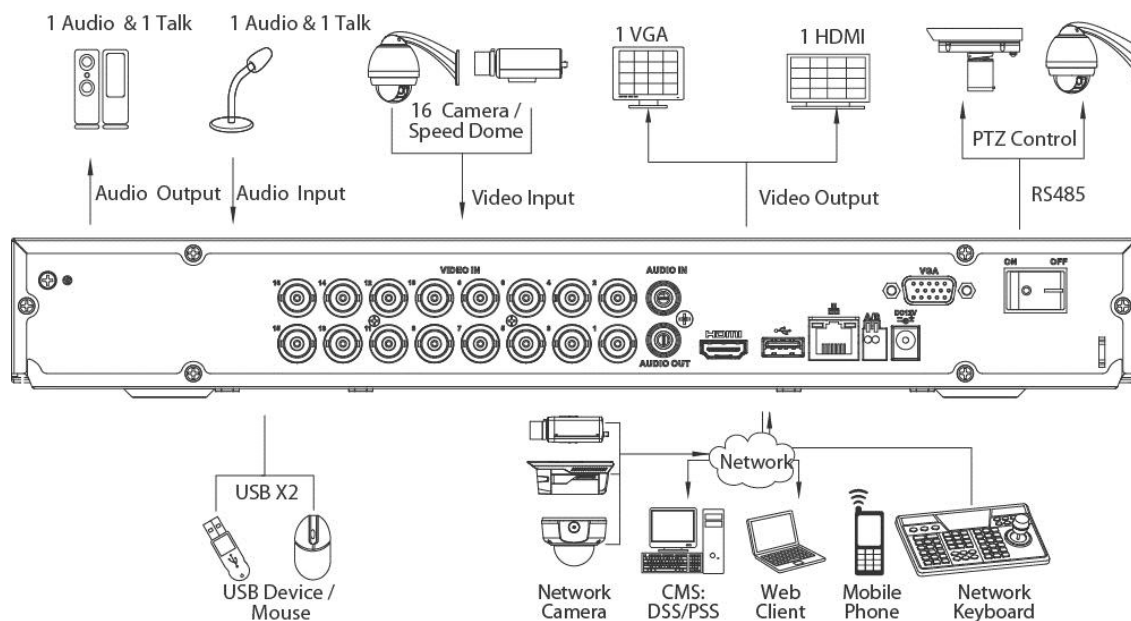

DH-HCVR7216AN-S3

Backup Mode	USB Device/Internal SATA burner/Network
Network	
Ethernet	RJ-45 port (10/100M/1000M)
Network Functions	HTTP, IPv4/IPv6, TCP/IP, UPNP, RTSP, UDP, SMTP, NTP, DHCP, DNS, PPPOE, DDNS, FTP, IP Filter, SNMP, P2P
Max. User Access	128 users
Smart Phone	iPhone, iPad, Android, Windows Phone
Storage	
Internal HDD	2 SATA ports, up to 12TB
Auxiliary Interface	
USB Interface	2 ports(1 Rear), 1 USB3.0, 1 USB2.0
RS485	1 port, For PTZ control
General	
Power Supply	DC12V/5A
Power Consumption	15W(without HDD)
Working Environment	-10°C ~ +55°C / 10%~90%RH / 86~106kpa
Dimension(W×D×H)	1U, 375mm×285mm×55mm
Weight	2.35KG(without HDD)

System Connection

*Takes HCVR7216AN-S3 as an example

Dahua Technology Co., Ltd.

1199' BinAn Road, Binjiang District, Hangzhou, China

Tel: +86-571-87688883

Fax: +86-571-87688815

Email: overseas@dahuatech.com

www.dahuatech.com

*Design and specifications are subject to change without notice.

© 2015 Dahua Technology Co., Ltd.