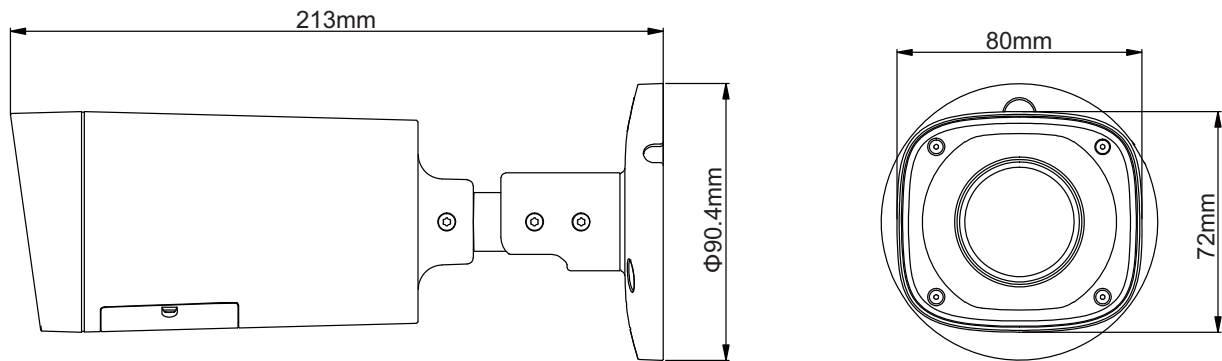

## Technical Specifications

Model	DH-HAC-HFW2120RP-VF-IRE6	DH-HAC-HFW2120RN-VF-IRE6
<b>Camera</b>		
Image Sensor	1/3" 1.3Megapixel CMOS	
Effective Pixels	1305(H)×977(V)	
Electronic Shutter	1/3s~1/100,000s	
Video Frame Rate	25/50fps@720P	30/60fps@720P
Synchronization	Internal	
Mini. Illumination	0.01Lux/F1.4, 0Lux IR on	
Video Output	1-channel BNC HDCVI high definition video output/ CVBS standard definition video output (Can switch)	
<b>Camera Features</b>		
Max. IR LEDs Length	60m, Smart IR	
Day/Night	Auto(ICR) / Color / B/W	
Noise Reduction	2D/3D	
OSD Menu	Support	
<b>Lens</b>		
Focal Length	2.7~12mm	
Angle of View	H: 87.6° ~27.9°	
Lens Type	Manual / Fixed Iris	
Mount Type	Φ14	
<b>General</b>		
Power Supply	DC12V±20%	
Power Consumption	Max 8.5W	
Working Environment	-30°C~+60°C / Less than 95%RH (no condensation)	
Transmission Distance	Over 800m via 75-3 coaxial cable	
Ingress Protection	IP67	
Dimensions(W×D×H)	213mm×80mm×72mm	
Weight	0.55kg	
Material	Metal	

## Dimensions (mm)