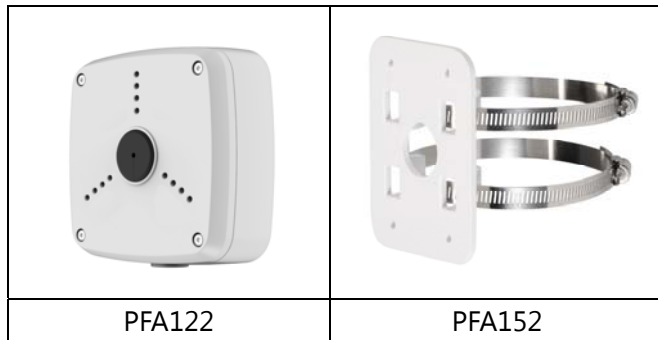

Accessories (optional)

Dahua Technology Co., Ltd.

1199 BinAn Road, Binjiang District, Hangzhou, China

Tel: +86-571-87688883

Fax: +86-571-87688815

Email:overseas@dahuatech.com

www.dahuatech.com

*Design and specifications are subject to change without notice.

© 2014 Dahua Technology Co., Ltd.