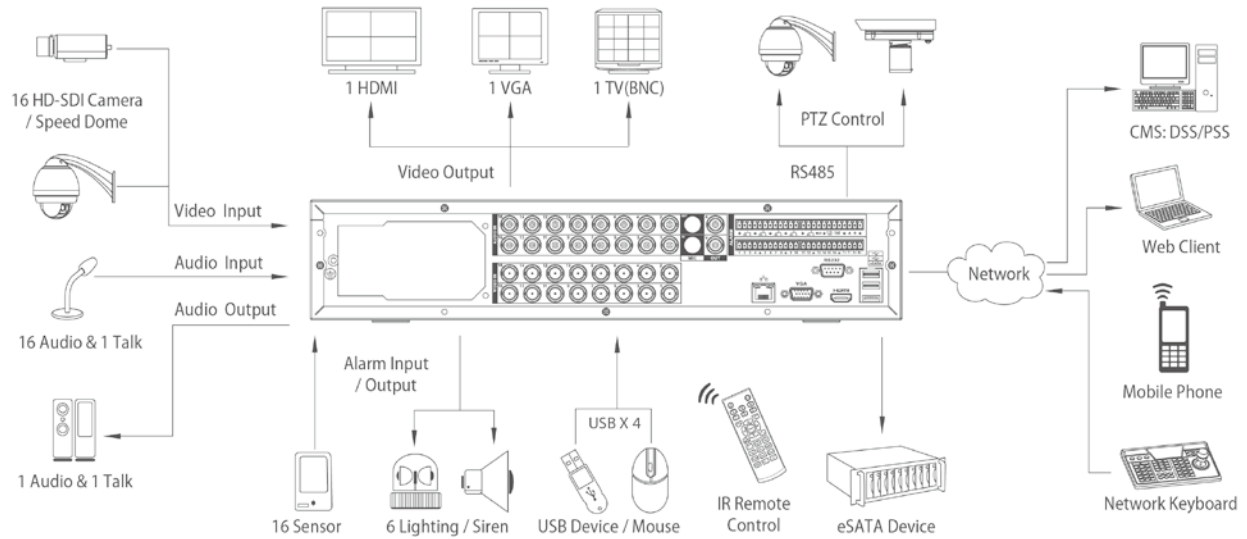

DH-DVR0404/0804/1604HD-S

System Connection

Take DVR1604HD-S as an example

Dahua Technology Co., Ltd.

1187 BinAn Road, Binjiang District, Hangzhou, China

Tel: +86-571-87688883

Fax: +86-571-87688815

Email: overseas@dahuatech.com

www.dahuatech.com

*Design and specifications are subject to change without notice.

© 2012 Dahua Technology Co., Ltd.