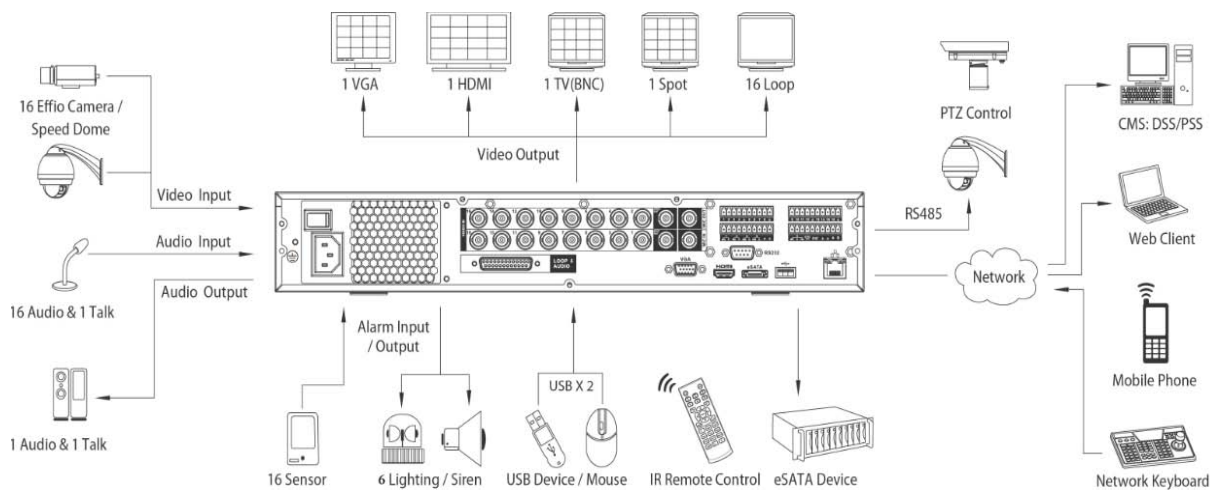

DH-DVR0404/0804/1604HF-L1-B

Search Mode	Time/Date, Alarm, MD & Exact search (accurate to second), Smart search		
Playback Functions	Play, Pause, Stop, Rewind, Fast play, Slow play, Next file, Previous file, Next camera, Previous camera, Full screen, Repeat, Shuffle, Backup selection, Digital zoom		
Backup Mode	USB Device / eSATA Device / Internal SATA burner/ Network		
Network			
Ethernet	RJ-45 port (10/100M/1000M)		
Network Functions	HTTP, IPv4/IPv6, TCP/IP, UPNP, RTSP, UDP, SMTP, NTP, DHCP, DNS, PPPOE, DDNS, FTP, IP Filter, Alarm Server		
Max. User Access	20 users		
Smart Phone	iPhone, iPad, Android, Windows Phone		
Storage			
Internal HDD	4 SATA ports (4HDDs or 3HDDs+1CD/DVD-RW), up to 16TB		
External HDD	1 eSATA port (Max 4 SATA HDDs), up to 16TB		
Auxiliary Interface			
USB Interface	3 ports (2 Rear), USB2.0		
RS232	1 port, For PC communication & Keyboard		
RS485	1 port, For PTZ control		
General			
Power Supply	AC100~240V, 50/60Hz		
Power Consumption	25W	30W	40W
Working Environment	-10 ~+55°C / 10~90%RH / 86~106kpa		
Dimension(W×D×H)	1.5U, 440mm×460mm×68mm		
Weight	6.5KG(without HDD)		

System Connection

* Take DVR1604HF-L1-B for the example

Dahua Technology Co., Ltd.

1187 BinAn Road, Binjiang District, Hangzhou, China