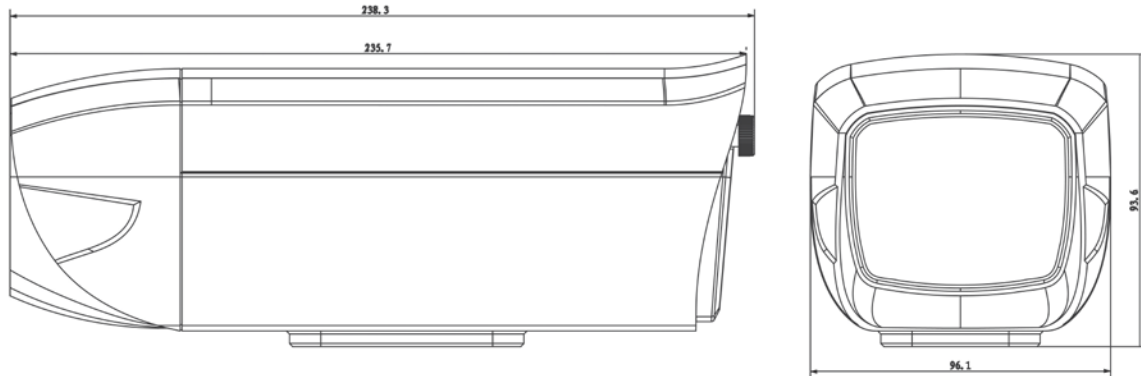

DH-CA-Z7823B

Technical Specifications

Model	DH-CA-Z7823BP	DH-CA-Z7823BN
Camera		
Image Sensor	1/3" EXview HAD CCD II	
Effective Pixels	976(H) x 582(V), 570K pixels	976(H) x 494(V), 480K pixels
Horizontal Resolution	Color: 700TVL, B/W: 750TVL	
Electronic Shutter	1/1s~1/100,000s	1/1s~1/100,000s
Synchronization	Internal	
Min. Illumination	Color: 0.001Lux@F1.6	
	B/W: 0.0001Lux@F1.6	
S/N Ratio	>50dB	
Video Output	1Vp-p Composite Output (75Ω/BNC)	
Camera Features		
OSD	English, Chinese	
Day/Night	Auto (ICR) / Color / B/W	
Backlight Compensation	BLC / HLC / DWDR	
White Balance	Auto / Manual	
Gain Control	Auto / Manual	
Noise Reduction	2D / 3D	
Privacy Masking	Up to 24 areas	
Digital Zoom	16x	
Picture Adjustment	Mirror / Brightness / Contrast / Sharpness / Hue / Gain	
Others	Exposure Control(Auto/Aperture Priority/Shutter Priority/Manual/Bright Mode, Picture Effects(Sharpness, Mirror image), Picture Freeze, E-flip	
Lens		
Focal Length	3.9 mm (Wide)~89.7mm(Tele)	
Max Aperture	F1.6~2.7	
Focus Control	Auto	
Lens Type	Auto iris	
Auxiliary Interface		
RS485	1 Port	
General		
Power Supply	DC9V ~ 12V	
Power Consumption	Max 5.4W	
Working Environment	-10°C~+60°C / 20%~80%RH	
Dimensions(W×D×H)	96.1mm×238.3mm× 93.6mm	
Weight	950g	

DH-CA-Z7823B

Dimensions (mm)

Dahua Technology Co., Ltd.

1187 BinAn Road, Binjiang District, Hangzhou, China

Tel: +86-571-87688883

Fax: +86-571-87688815

Email: overseas@dahuatech.com

www.dahuatech.com