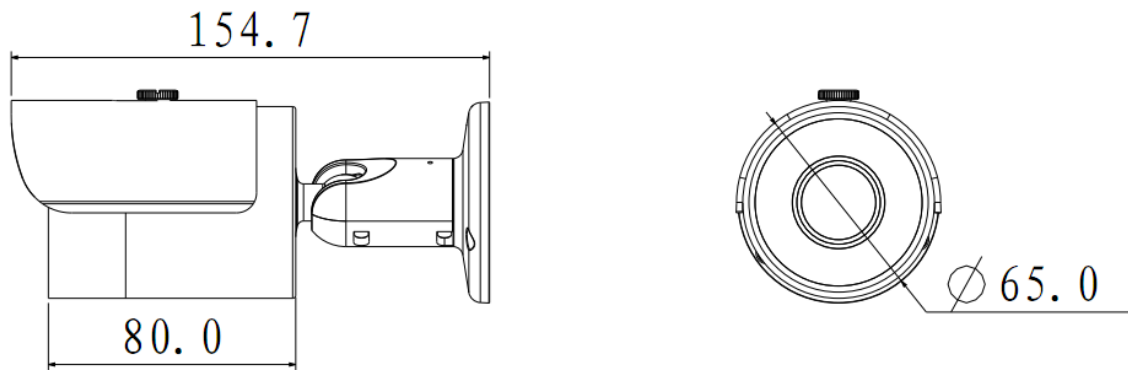

### Technical Specifications

Model	DH-CA-FW470GP	DH-CA-FW470GN
<b>Camera</b>		
Image Sensor	1/3" SONY Super HAD CCD II	
Effective Pixels	752(H) x 582 (V)	
Horizontal Resolution	Color: 600TVL	
Electronic Shutter	1/50s~1/100,000s	1/60s~1/100,000s
Synchronization	Internal	
Min. Illumination	0.1Lux@F1.2(0Lux IR LED on)	
S/N Ratio	> 60dB(AGC Off)	
Video Output	1Vp-p Composite Output (75Ω/BNC)	
<b>Camera Features</b>		
Max. IR LEDs Length	30m	
OSD	English, Chinese, Spanish, Russian	
Day/Night	Auto(Electronic) / Color / B/W	
Backlight Compensation	BLC / HLC / DWDR	
White Balance	Auto Trace WB1 / Auto Trace WB2 / Manual / Auto	
Gain Control	Auto / Manual	
Noise Reduction	Off / 2D	
Privacy Masking	Up to 8 areas	
Picture Adjustment	Mirror / Brightness / Contrast / Sharpness / Hue / Gain	
<b>Lens</b>		
Focal length	6mm (2.8 mm, 3.6mm, 8mm optional)	
Mount Type	M12	
<b>General</b>		
Power Supply	DC12V±10%	
Power Consumption	Max 3.5W	
Working Environment	-30°C~+60°C / 20%~80%RH	
Ingress Protection	IP66	
Dimensions(W×D×H)	Φ65mm x154.7mm	
Weight	380g	
Others	Default: bracket included	

### Dimensions (mm)

---