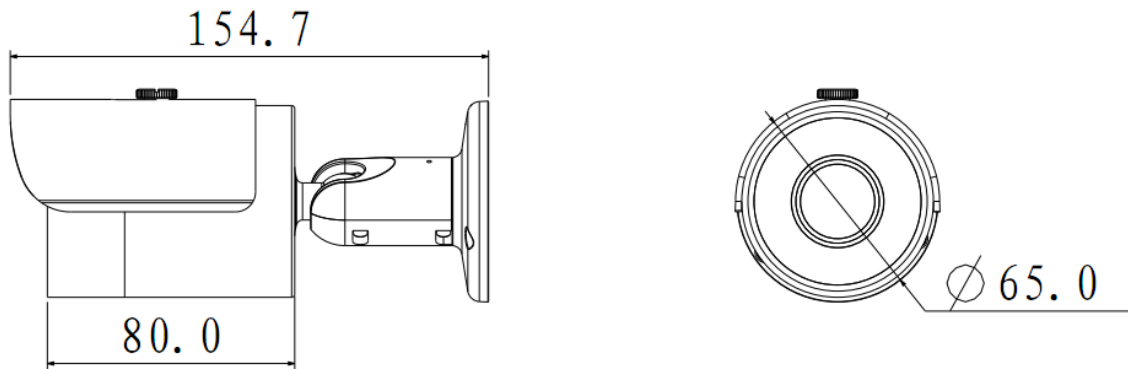

#### Features

- 1/3" HDIS
- High resolution of 720TVL
- Day/Night(ICR), ATW, AGC, BLC
- 6mm fixed lens (2.8 mm, 3.6mm, 8mm optional)
- Max. IR LEDs length 20m, Smart IR
- IP66, DC12V

## Technical Specifications

Model	DH-CA-FW181GP-IN	DH-CA-FW181GN-IN
<b>Camera</b>		
Image Sensor	1/3" HDIS	
Horizontal Resolution	720TVL	
Electronic Shutter	1/50s~1/100,000s	1/60s~1/100,000s
Synchronization	Internal	
Min. Illumination	0.1Lux@F1.2(0Lux IR LED on)	
S/N Ratio	>60dB(AGC Off)	
Video Output	1Vp-p Composite Output (75Ω/BNC)	
<b>Camera Features</b>		
Max. IR LEDs Length	20m, Smart IR	
Day/Night	Auto(ICR) / Color / B/W	
Backlight Compensation	BLC	
White Balance	Auto	
Gain Control	Auto	
<b>Lens</b>		
Focal length	6mm (2.8 mm, 3.6mm, 8mm optional)	
Mount Type	M12	
<b>General</b>		
Power Supply	DC12V±10%	
Power Consumption	Max 3W	
Working Environment	-30°C~+60°C / 20%~80%RH	
Ingress Protection	IP66	
Dimensions(W×D×H)	Φ65mm x154.7mm	
Weight	380g	
Others	Default: bracket included	

### Dimensions (mm)