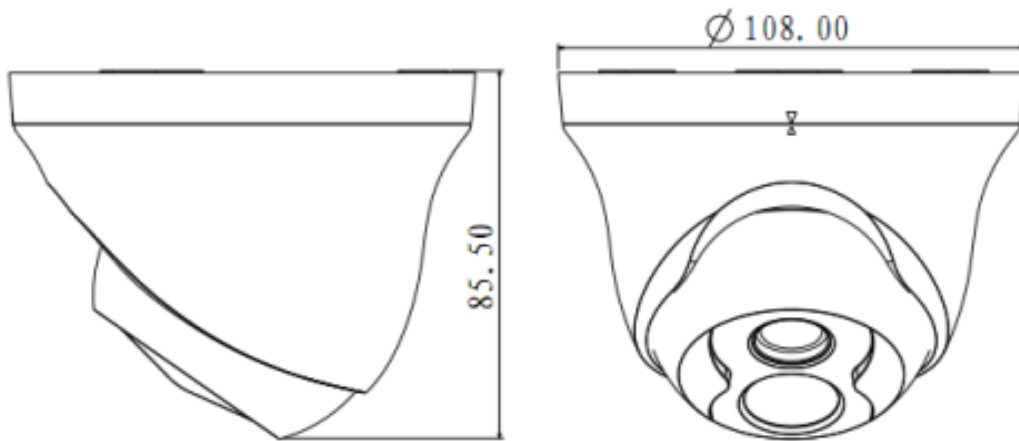

DH-CA-DW181H

Dimensions (mm)

Dahua Technology Co., Ltd.

1187 BinAn Road, Binjiang District, Hangzhou, China

Tel: +86-571-87688883

Fax: +86-571-87688815

Email: overseas@dahuatech.com

www.dahuasecurity.com

*Design and specifications are subject to change without notice.

© 2013 Dahua Technology Co., Ltd.