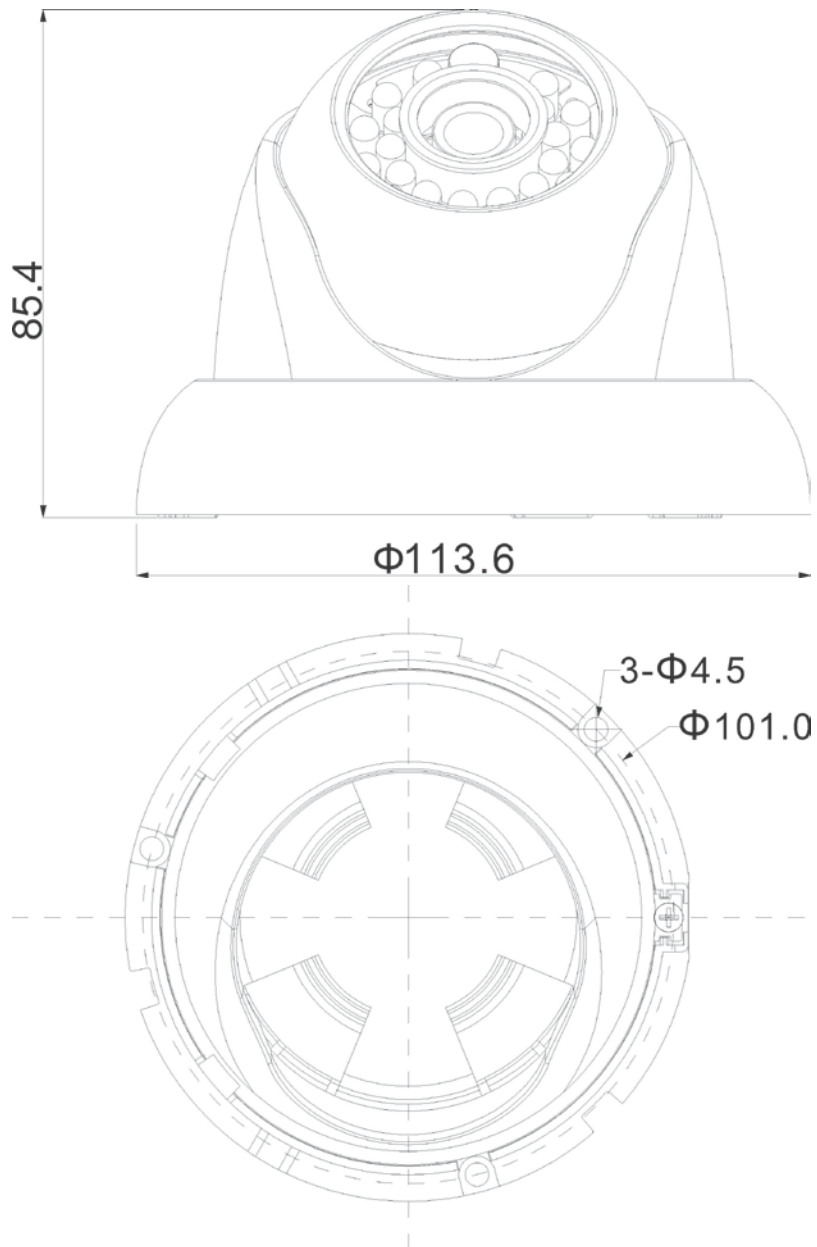

### 720TVL HDIS Water-proof IR Mini Dome Camera

---

#### Features

- > 1/3" HDIS
- > High resolution of 720TVL(Color)
- > Day/Night(ICR), AWB, AGC, BLC
- > 3.6mm fixed lens (2.8mm, 6mm, 8mm optional)
- > Max. IR LEDs length 20m, Smart IR
- > IP66, DC12V

### Technical Specifications

Model	DH-CA-DW181EP	DH-CA-DW181EN
<b>Camera</b>		
Image Sensor	1/3" HDIS	
Effective Pixels	960(H)×480(V)	
Horizontal Resolution	Color: 720TVL	
Electronic Shutter	1/50s~1/100,000s	1/60s~1/100,000s
Synchronization	Internal	
Min. Illumination	0.02Lux@F1.2(0Lux IR LED on)	
S/N Ratio	>65dB(AGC Off)	
Video Output	1Vp-p Composite Output (75Ω/BNC)	
<b>Camera Features</b>		
Max. IR LEDs Length	20m, Smart IR	
Day/Night	Auto(ICR) / Color / B/W	
Backlight Compensation	BLC	
White Balance	Auto	
Gain Control	Auto	
<b>Lens</b>		
Focal Length	3.6mm (2.8mm, 6mm optional)	
Mount Type	M12	
<b>General</b>		
Power Supply	DC12V±10%	
Power Consumption	Max 2.5W	
Working Environment	-40°C~+60°C / 20%~80%RH	
Ingress Protection	IP66	
Dimensions	Φ113.6mm x 85.4mm	
Weight	300g	

### Dimensions (mm)