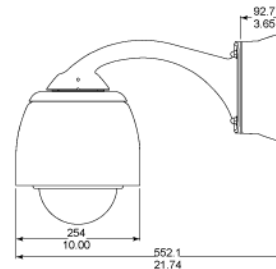

1. Two **Recorded tours** are available, which have a combined duration of 15 minutes of movements. These are recorded **macros** of an operator's movements, including Pan/Tilt/Zoom (PTZ) activities, and can be **played back** in a continuous manner. This creates a smoother and more thorough type of automated tour.
   - **Inactivity**: When an operator stops manual control of a dome, the inactivity option determines what the dome should do next, if anything. The options are as follows: **return to a specific preset**, **return to the automated tour previously executed**, or **do nothing**. The installer can determine the duration of the inactivity period.
   - **Password Control**: This feature allows the installer to determine the security level of dome commands. Available settings are as follows:
     - **Low**: any user can access any option.
     - **Medium**: a published command unlocks the commands
2. [OFF-90-ENTER].
3. **High**: a four digit, modifiable password is required to unlock the commands.

Installation/Configuration Notes