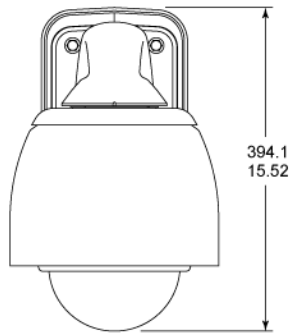

- 1 EnviroDome
- 2 M – 18x Monochrome
  - Note: This option is available only in the Americas.
- C – 18x Color
- D – 18x Day/Night
- E – 26x Day/Night
- 3 W – Wall
  - R – Roof³
    - Note: This option is available only in the Americas.
- M – Mast (pole)
- C – Corner
- P – Pipe
- 4 _ – Standard
  - T – AutoTrack⁴
  - F – Fiber²
  - FT – Fiber w/AutoTrack^{2,4}
- 5 120 – 120 VAC, 60 Hz NTSC
- 230 – 230 VAC, 50 Hz PAL
- 2460 – 24 VAC, 60 Hz NTSC¹
- 2450 – 24 VAC, 50 Hz PAL¹

1. No transformer included. Customer must supply 24 VAC, 50 W transformer (ENV-PSU or equivalent). Not available with fiber optic option.
2. Fiber option only available in kits with transformers. For kits without transformers, an LTC 4628 may be used with standard ENV kit. Each fiber kit requires an LTC 4629 at the system.
3. Roof mount mounts to vertical parapet. For flat roof installations, you must also order the LTC 9230/01 Flat Roof Adapter Plate.
4. Tracker not available on Monochrome models.

The Rugged Bubble option is ordered separately, as a replacement component, available in Clear or Tinted.