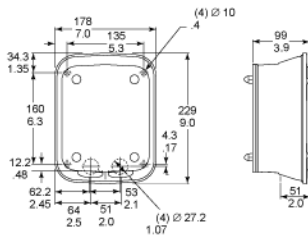

- 1 EnviroDome
- 2 M – 18x Monochrome
  - Note: This option is available only in the Americas.
- C – 18x Color
- D – 18x Day/Night
- E – 26x Day/Night
- 3 W – Wall
  - R – Roof³
    - Note: This option is available only in the Americas.
- M – Mast (pole)
- C – Corner
- P – Pipe
- 4 _ – Standard
  - T – AutoTrack⁴
  - F – Fiber²
  - FT – Fiber w/AutoTrack^{2,4}
- 5 120 – 120 VAC, 60 Hz NTSC
- 230 – 230 VAC, 50 Hz PAL
- 2460 – 24 VAC, 60 Hz NTSC¹
- 2450 – 24 VAC, 50 Hz PAL¹

1. No transformer included. Customer must supply 24 VAC, 50 W transformer (ENV-PSU or equivalent). Not available with fiber optic option.
2. Fiber option only available in kits with transformers. For kits without transformers, an LTC 4628 may be used with standard ENV kit. Each fiber kit requires an LTC 4629 at the system.
3. Roof mount mounts to vertical parapet. For flat roof installations, you must also order the LTC 9230/01 Flat Roof Adapter Plate.
4. Tracker not available on Monochrome models.

The Rugged Bubble option is ordered separately, as a replacement component, available in Clear or Tinted.