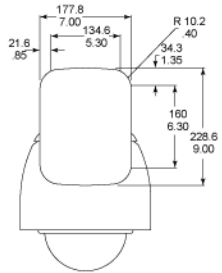

- 1 EnviroDome
- 2 M – 18x Monochrome
  - Note: This option is available only in the Americas.
- C – 18x Color
- D – 18x Day/Night
- E – 26x Day/Night
- 3 W – Wall
  - R – Roof³
    - Note: This option is available only in the Americas.
- M – Mast (pole)
- C – Corner
- P – Pipe
- 4 _ – Standard
  - T – AutoTrack⁴
  - F – Fiber²
  - FT – Fiber w/AutoTrack^{2,4}
- 5 120 – 120 VAC, 60 Hz NTSC
- 230 – 230 VAC, 50 Hz PAL
- 2460 – 24 VAC, 60 Hz NTSC¹
- 2450 – 24 VAC, 50 Hz PAL¹

1. No transformer included. Customer must supply 24 VAC, 50 W transformer (ENV-PSU or equivalent). Not available with fiber optic option.
2. Fiber option only available in kits with transformers. For kits without transformers, an LTC 4628 may be used with standard ENV kit. Each fiber kit requires an LTC 4629 at the system.
3. Roof mount mounts to vertical parapet. For flat roof installations, you must also order the LTC 9230/01 Flat Roof Adapter Plate.
4. Tracker not available on Monochrome models.

The Rugged Bubble option is ordered separately, as a replacement component, available in Clear or Tinted.