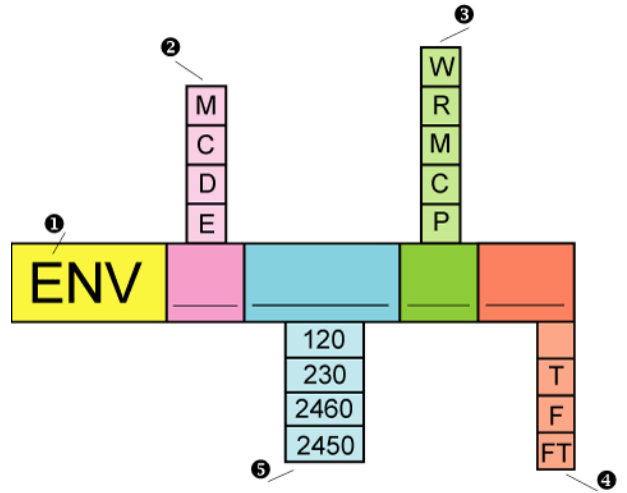

- 1 EnviroDome
- 2 M – 18x Monochrome
  - Note: This option is available only in the Americas.
- C – 18x Color
- D – 18x Day/Night
- E – 26x Day/Night
- 3 W – Wall
  - R – Roof³
    - Note: This option is available only in the Americas.
- M – Mast (pole)
- C – Corner
- P – Pipe
- 4 _ – Standard
  - T – AutoTrack⁴
  - F – Fiber²
  - FT – Fiber w/AutoTrack^{2,4}
- 5 120 – 120 VAC, 60 Hz NTSC
- 230 – 230 VAC, 50 Hz PAL
- 2460 – 24 VAC, 60 Hz NTSC¹
- 2450 – 24 VAC, 50 Hz PAL¹

1. No transformer included. Customer must supply 24 VAC, 50 W transformer (ENV-PSU or equivalent). Not available with fiber optic option.
2. Fiber option only available in kits with transformers. For kits without transformers, an LTC 4628 may be used with standard ENV kit. Each fiber kit requires an LTC 4629 at the system.
3. Roof mount mounts to vertical parapet. For flat roof installations, you must also order the LTC 9230/01 Flat Roof Adapter Plate.
4. Tracker not available on Monochrome models.

The Rugged Bubble option is ordered separately, as a replacement component, available in Clear or Tinted.