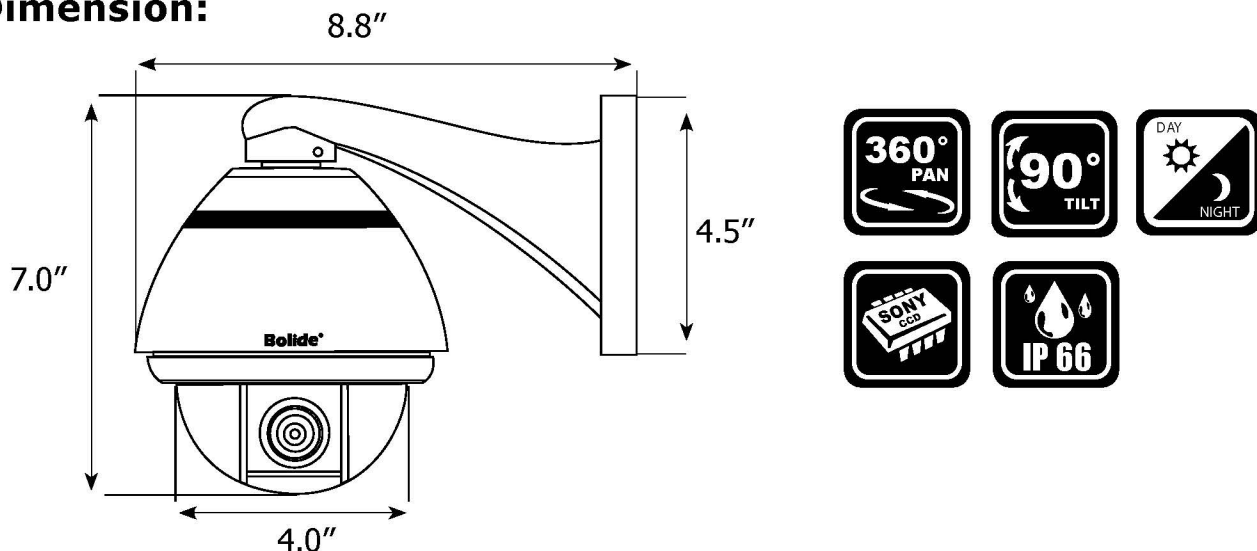

Specification:

Camera

Sensor/DSP	1/3" Sony Effio-E CCD
Resolution	700TVL
Total Pixels	967(H) x 494(V)
Optics	10x, F/0.6(W) ~ 1.0(T)
View Angle	47° (Wide) to 5.3° (Tele)
Scanning System	2:1 Interlace
Minimum Illumination	0.01 Lux/F1.6
S/N	≥52dB
WB	Auto / Indoor / Outdoor / Manual
Day and Night	Built-in with time control
AE Mode	Auto / Manual
BLC	Off / On

Mechanical

Manual Speed	Pan (0.2°~300°/s), Tilt (0.4°~200°/s)
Rotation	Pan continuously 360°, Tilt 0°-90° with auto flip
Zoom Speed	Proportion
Preset	128 preset
Scan	4 (355° programmable)
Pattern	4 (up to 180s each pattern)
Tour	4 (Dwell time and steps can be set)
RTC	Real clock function
Display Zone	8 programmable zones with title

Communication

Remote controlling	RS485
Baud Rate	2400 / 4800 / 9600 / 19200 bps
ID Range	1-254
Protocol	Pelco D/P, Samsung, VCL, VICON, Lilin, Kalatel

Physical

Working Temperature	-4°F ~ 140°F
Working Humidity	0% - 75%
Power Supply	12 VDC, less than 6W
Dimensions	4"Ø x 7"
Weight	4.1 lbs

Dimension:

For more information or technical support, please call (909) 305-8889 or log on to www.bolideco.com

468 South San Dimas Avenue, San Dimas CA 91773 | Tel: (909) 305-8889 Fax: (909) 305-0999

Bolide Technology Group makes no representation concerning the legality of certain product application. We encourage you to check and comply with all applicable local state, and federal laws. Specification and availability are subject to change without notice. All trademarks, registered trademarks, and names are the property of their respective owners.