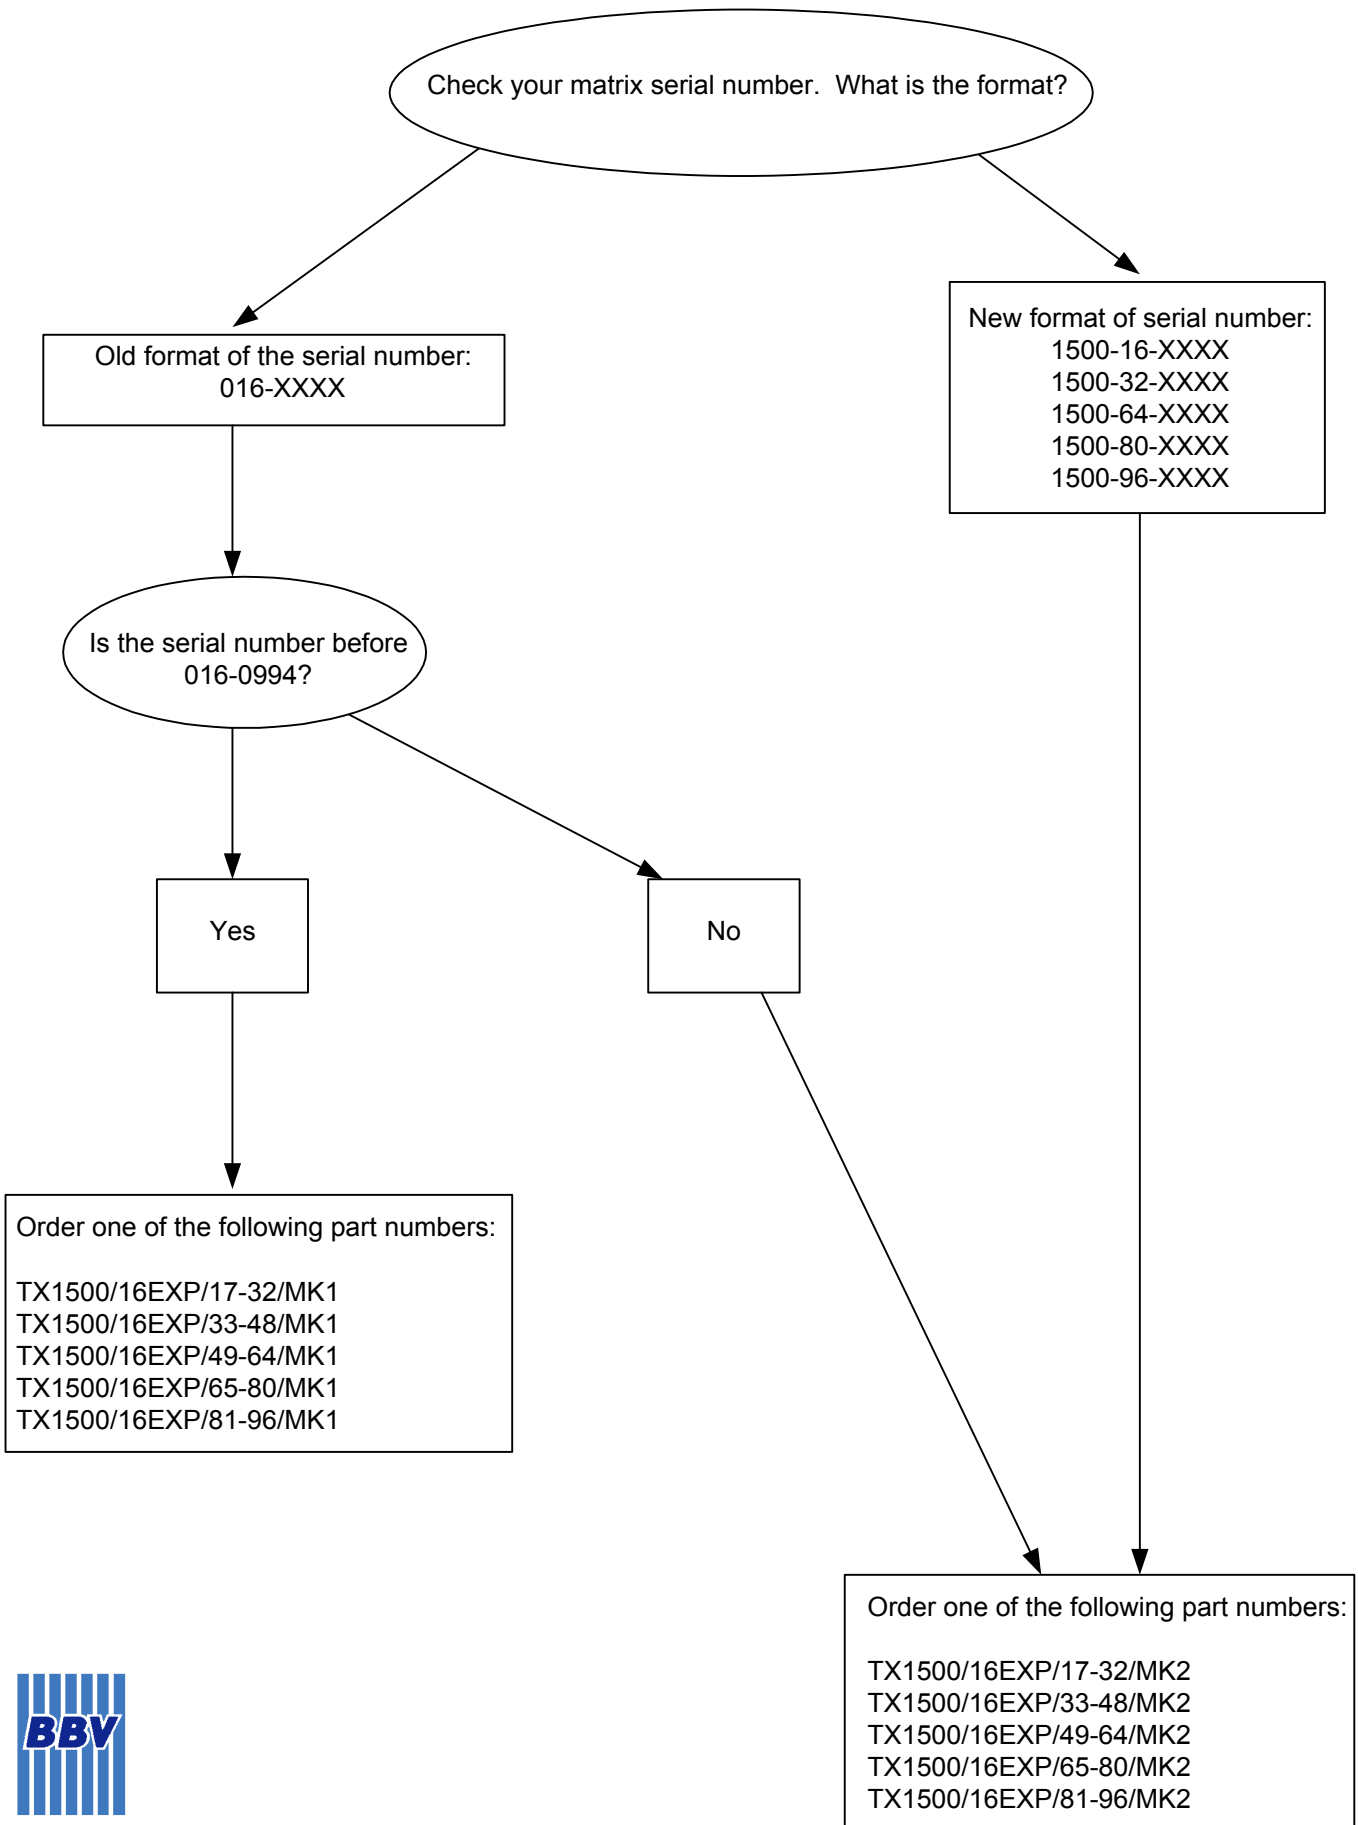

Ordering a TX1500 Additional camera input card

Building Block Video Ltd

17 Apex Park, Diplocks Industrial Estate, Hailsham, East Sussex, BN27 3JU, UK
Tel:+44(0)1323 842727 Email: support@bbvcctv.com www.bbvcctv.com