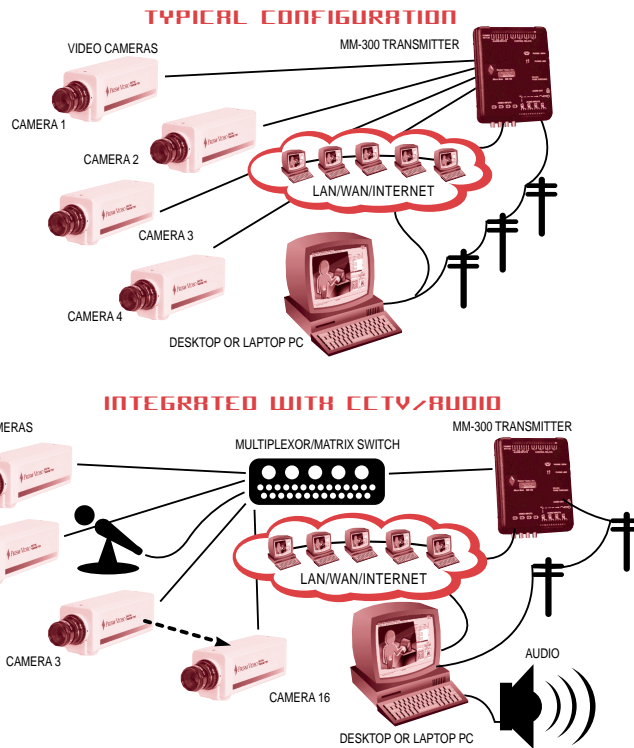

PRISM VIDEO™

Digital Video Products from

Corporate Headquarters:
3208 Commander Drive, Carrollton, Texas 75006
800.588.6080 / FAX: 972.407.9085
Fax On Demand: 800.869.2079
www.accessinc.com