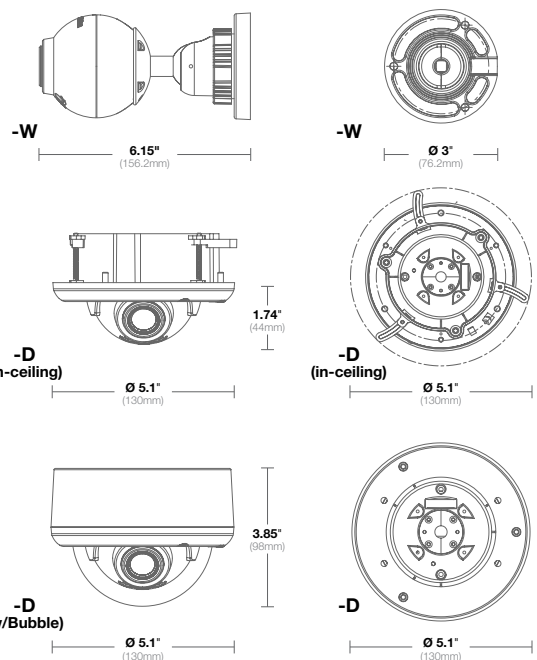

Compliance	Industry Standard	PSIA Conformant
	Listings	UL (CB)
	FCC Compliance	47 CFR 15 Class A
	Environmental	RoHS, REACH, WEEE
	Markings	(CE) EN55022 Class A, EN55024, EN61000-3-2, EN61000-3-3, EN60950

Environmental	Operating temperature	-5°C (-23°F) to +50°C (122°F)
	Humidity	0% to 90% (non-condensing)
	Stable image temperature	0°C (32°F) to +50°C (122°F)
	Storage temperature	-20°C (-4°F) to +60°C (140°F)

General Electrical	Alarm Input	General purpose opto-coupled		
	Alarm Output	General purpose opto-coupled (except -A models)		
	Power Over Ethernet	PoE 802.3af, Class 2		
	Auxiliary Power	12-48V DC, 24V AC		
	Max Power Consumption	AV2245PM	5.9 Watts DC Power	
		AV3245PM / AV5245PM	6.3 Watts DC Power	
AV2246PM / AV3246PM		6.8 Watts DC Power		
AV5245DN-01		5.7 Watts DC Power		

Audio Electrical (-A models only)	Streaming	Two-way
	Compression	G.711 PCM 8 kHz
	Input/Output	Integrated microphone / line output

Mechanical	Casing	-W	Die-cast aluminum 3" metal ball and mount
	-D	Plastic surface/in-ceiling dome with Acrylic bubble	
Gimbal	Easy 3-axis camera adjustment with 360° pan, 90° tilt and 360° z-axis		
Dimensions	-W	Ø 3" (76.2mm) x 6.15" H (156.2mm)	
	-D (in-ceiling)	Ø 5.1" (130mm) x 1.74" H (44mm)	
	-D (surface mount w/ bubble)	Ø 5.1" (130mm) x 3.85" H (98mm)	
		Camera Unit	Packaged
Weight	-W	1.2lbs (0.54kg)	2.0lbs (0.9kg)
	-D	1.2lbs (0.54kg)	1.9lbs (0.86kg)
Dome Color	-LG	Light Gray Dome	

Accessories	D4S-WMT-B	Black wall mount with 3/4" NPT standard
	D4S-CMT-B	Black ceiling mount with 3/4" NPT standard
	D4S-WMT	Light Gray Wall mount with 3/4" NPT standard
	D4S-CMT	Light Gray Ceiling mount with 3/4" NPT standard
	SV-EBA	Light Gray Electrical box adapter
	SV-JBA	Light Gray Junction box adapter