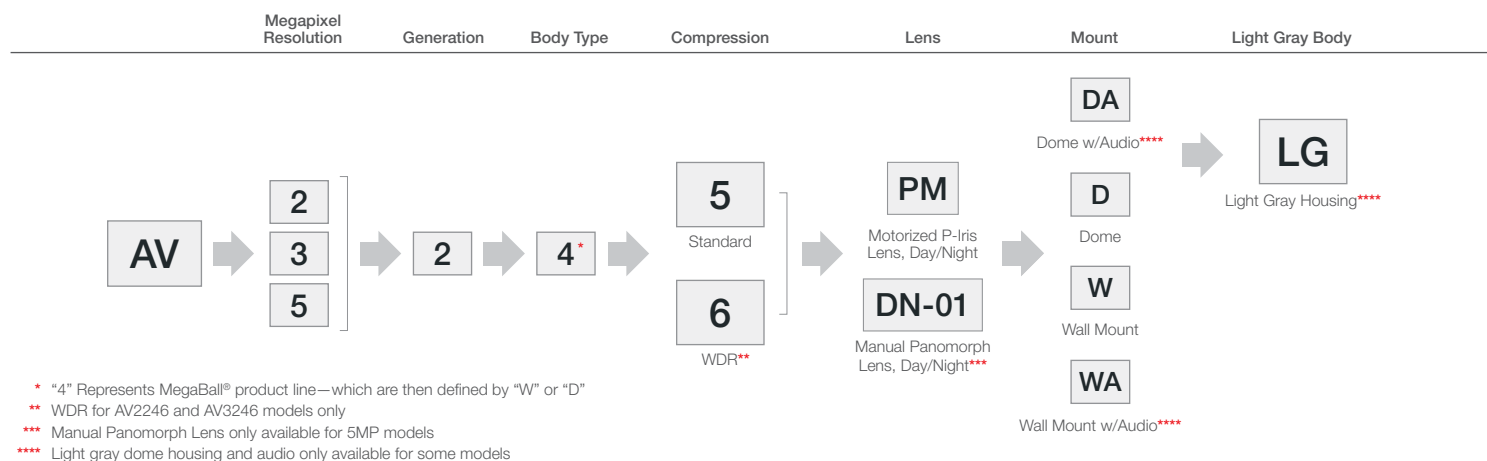

Model Specific Features

Model	Resolution	Frame Rate	Features		
AV2245	1080p	31fps	-	Casino Mode™	-
AV2246	1080p	30fps	WDR	-	-
AV3245	3MP	21fps	-	-	Binning
AV3246	3MP	21fps	WDR	-	Binning
AV5245	5MP	14fps	-	-	Binning

Build-to-Order Options

-W	Wall Mount Model
-D	Dome or Recessed Dome Model
-LG	Light Gray Dome
PM	Remote Zoom, Remote Focus, P-iris, Day/Night
DN-01	Manual Panomorph Lens, Day/Night
-A	Audio

Create Your Model (Example: AV3246-PM-D-LG)

Camera Imaging Specifications

Model	AV2245	AV2246	AV3245	AV3246	AV5245	
Image Sensor (CMOS)	1080p	1080p*	3MP*	3MP	5MP	
Optical Format	1/2.7"	1/3.2"	1/2.5"	1/3.2"	1/2.5"	
Pixel Pitch	3µm	2.2µm	2.2µm	2.2µm	2.2µm	
Minimum Illumination	Color (Day Mode)	0.1 Lux	0.3 Lux	0.3 Lux	0.3 Lux	
	Color Binning (Day Mode)	-	-	0.15 Lux	0.15 Lux	
	B/W (Night Mode)	0 Lux, IR sensitive	0 Lux, IR sensitive	0 Lux, IR sensitive	0 Lux, IR sensitive	0 Lux, IR sensitive
Full FOV Resolution	1920 H x 1080 V	1920 H x 1080 V	2048 H x 1536 V	2048 H x 1536 V	2592 H x 1944 V	
1/4 Resolution	960 H x 540 V	960 H x 540 V	1024 H x 768 V	1024 H x 768 V	1296 H x 972 V	
Dynamic Range	69dB	WDR up to 100dB	70.1dB	WDR up to 100dB	70.1dB	
Maximum SNR	45dB	49dB	45dB	49dB	45dB	
Frame Rates	At Max Resolution	31fps (1920 x 1080)	30fps (1920 x 1080)	21fps (2048 x 1536)	21fps (2048 x 1536)	14fps (2592 x 1944)
	Cropped	42fps (1280 x 1024)	41fps (1280 x 1024)	29fps (1920 x 1080) 41fps (1280 x 1024)	30fps (1920 x 1080) 41fps (1280 x 1024)	21fps (2048 x 1536) 29fps (1920 x 1080) 41fps (1280 x 1024)
	Binning Mode	-	-	46fps (1024 x 768) 64fps (960 x 540)	21fps (1024 x 768) 27fps (800 x 600) 31fps (960 x 540) 32fps (640 x 512)	34fps (1296 x 972) 46fps (1024 x 768) 64fps (960 x 540)
Lens	Motorized Lens	3-10mm, 1/2.7", F1.3 RZ, RF, P-iris H-FOV = 117°-36°	3-10mm, 1/2.7", F1.3 RZ, RF, P-iris H-FOV = 81°-26°	3-10mm, 1/2.7", F1.3 RZ, RF, P-iris H-FOV = 86°-28°	3-10mm, 1/2.7", F1.3 RZ, RF, P-iris H-FOV = 86°-28°	3.4-10mm, 1/2.5", F1.4 RZ, RF, P-iris H-FOV = 102°-35°
	Manual Panomorph Lens	-	-	-	-	0.98mm (Short Axis) 1.12mm (Long Axis) F2.0, H-FOV = 182°

* Effective