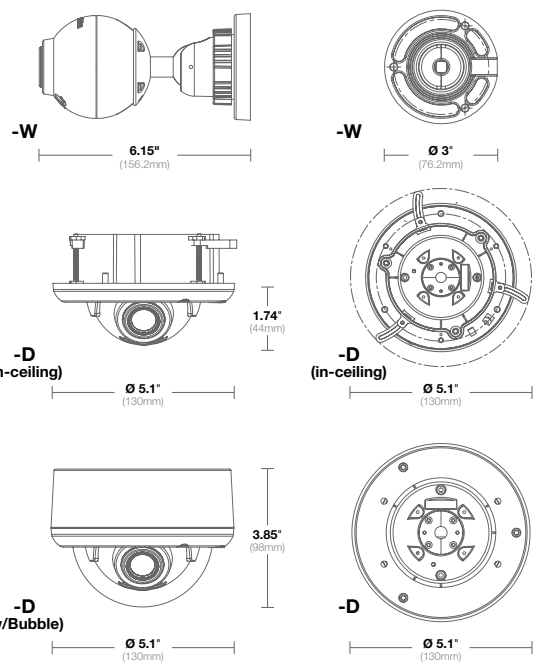

Audio Electrical (-A models only)	Streaming	Two-way
	Compression	G.711 PCM 8 kHz
	Input/Output	Integrated microphone / line output

Mechanical	Casing	-W	Die-cast aluminum 3" metal ball and mount
		-D	Plastic surface/in-ceiling dome w/ acrylic bubble
	Lens	External lens adjustment for zoom, focus and iris	
	Gimbal	Easy 3-axis camera adjustment w/360° pan, 90° tilt and 360° z-axis	
Dimensions	-W	Ø 3" (76.2mm) x 6.15" H (156.2mm)	
	-D (in-ceiling)	Ø 5.1" (130mm) x 1.74" H (44mm)	
	-D (surface mount w/ bubble)	Ø 5.1" (130mm) x 3.85" H (98mm)	
		Camera Unit	Packaged
Weight	-W	1.2lbs (0.54kg)	2.0lbs (0.9kg)
	-D	1.2lbs (0.54kg)	1.9lbs (0.86kg)
Dome Color	-LG	Light Gray Dome	