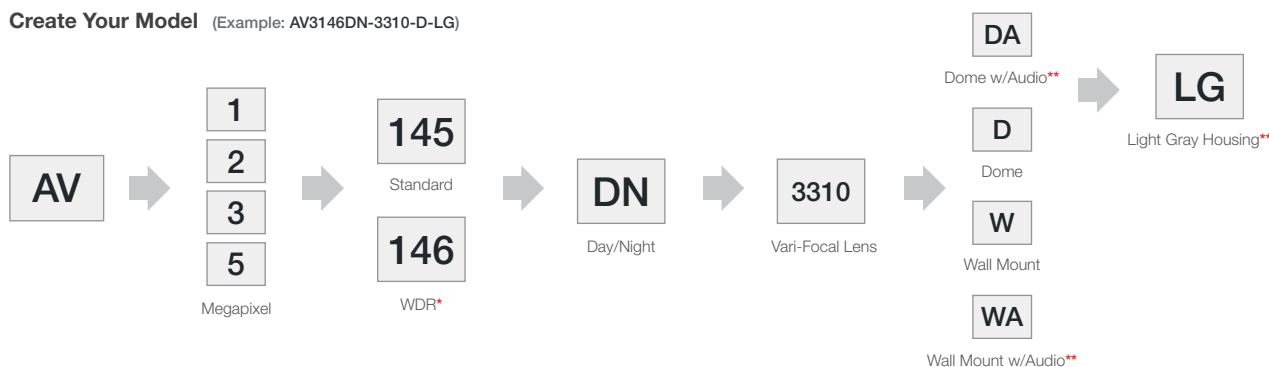

Model Specific Features

AV1145DN	1.3MP Effective	42fps	-	-	-
AV2145DN	1080p	31fps	-	Casino Mode™	-
AV2146DN	1080p Effective	30fps	WDR	-	-
AV3145DN	3MP Effective	21fps	-	-	Binning
AV3146DN	3MP	21fps	WDR	-	Binning
AV5145DN	5MP	14fps	-	-	Binning

Build-to-Order Options

-W	Wall Mount Model
-D	Dome or Recessed Dome Model
-3310	3.3mm-10mm Vari-Focal Lens
-A	Audio
-LG	Light Gray

Ex: AV3145DN-3310-DA-LG
3MP MegaBall Day/Night, 3.3-10mm Lens and Light Gray Dome Housing with Audio

Create Your Model (Example: AV3146DN-3310-D-LG)

* WDR for 2MP (1080p) and 3MP models only

** Audio and Light Gray dome housing only available in some configurations

Camera Imaging Specifications

Model		AV1145	AV2145	AV2146	AV3145	AV3146	AV5145
Image Sensor (CMOS)		1.3MP Effective	1080p	1080p*	3MP*	3MP	5MP
Optical Format		1/2.7"	1/2.7"	1/3.2"	1/2.5"	1/3.2"	1/2.5"
Pixel Pitch		3µm	3µm	2.2µm	2.2µm	2.2µm	2.2µm
Minimum Illumination	Color (day mode)	0.1 Lux	0.1 Lux	0.3 Lux	0.3 Lux	0.3 Lux	0.3 Lux
	Color Binning (day mode)	-	-	-	0.15 Lux	0.15 Lux	0.15 Lux
	B/W (night mode)	0 Lux, IR sensitive	0 Lux, IR sensitive	0 Lux, IR sensitive	0 Lux, IR sensitive	0 Lux, IR sensitive	0 Lux, IR sensitive
Full FOV Resolution		1280 H x 1024 V	1920 H x 1080 V	1920 H x 1080 V	2048 H x 1536 V	2048 H x 1536 V	2592 H x 1944 V
1/4 Resolution		640 H x 512 V	960 H x 540 V	960 H x 540 V	1024 H x 768 V	1024 H x 768 V	1296 H x 972 V
Dynamic Range		69dB	69dB	WDR up to 100dB	70.1dB	WDR up to 100dB	70.1dB
Frame Rates	At Max Res.	42fps (1280 x 1024)	31fps (1920 x 1080)	30fps (1920 x 1080)	21fps (2048 x 1536)	21fps (2048 x 1536)	14fps (2592 x 1944)
	Cropped	-	42fps (1280 x 1024)	41fps (1280 x 1024)	29fps (1920 x 1080) 41fps (1280 x 1024)	30fps (1920 x 1080) 41fps (1280 x 1024)	21fps (2048 x 1536) 29fps (1920 x 1080) 41fps (1280 x 1024)
	Binning Mode	-	-	-	46fps (1024 x 768) 64fps (960 x 540)	21fps (1024 x 768) 27fps (800 x 600) 31fps (960 x 540) 32fps (640 x 512)	34fps (1296 x 972) 46fps (1024 x 768) 64fps (960 x 540)
Lens H-FOV	3.3-10mm, 1/2.5", F1.6	62°-24°	93°-36°	68°-26°	73°-28°	72°-28°	92°-36°

* Effective