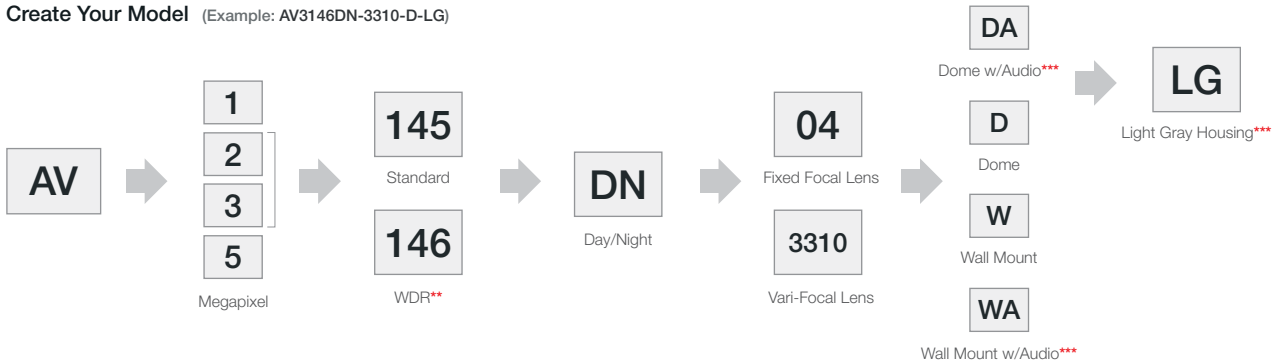

Model Specific Features

AV1145DN	1.3MP Effective	42fps	-	-	-
AV2145DN	1080p	31fps	-	Casino Mode™	-
AV2146DN	1080p Effective	30fps	WDR	-	-
AV3145DN	3MP Effective	21fps	-	-	Binning
AV3146DN	3MP	21fps	WDR	-	Binning
AV5145DN	5MP	14fps	-	-	Binning

Build-to-Order Options

-W	Wall Mount Model
-D	Dome or Recessed Dome Model
-3310	3.3mm-10mm Vari-Focal Lens
-04	4mm Fixed Focal Lens
-A	Audio
-LG	Light Gray

Ex: AV3145DN-3310-DA-LG
Light Gray 3MP MegaBall® Dome version with 3.3-10mm Lens and Audio

Create Your Model (Example: AV3146DN-3310-D-LG)

*All WDR models have Day/Night functionality
**WDR for 2MP (1080p) and 3MP models only
***Audio and Light Gray dome housing only available in some configurations

Camera Imaging Specifications

Model		AV1145	AV2145	AV2146	AV3145	AV3146	AV5145
Image Sensor (CMOS)		1.3MP Effective	1080p	1080p*	3MP*	3MP	5MP
Optical Format		1/2.7"	1/2.7"	1/3.2"	1/2.5"	1/3.2"	1/2.5"
Pixel Pitch		3µm	3µm	2.2µm	2.2µm	2.2µm	2.2µm
Minimum Illumination	Color (day mode)	0.1 Lux	0.1 Lux	0.3 Lux	0.3 Lux	0.3 Lux	0.3 Lux
	Color Binning (day mode)	-	-	-	0.15 Lux	0.15 Lux	0.15 Lux
	B/W (night mode)	0 Lux, IR sensitive	0 Lux, IR sensitive	0 Lux, IR sensitive	0 Lux, IR sensitive	0 Lux, IR sensitive	0 Lux, IR sensitive
Full FOV Resolution		1280 H x 1024 V	1920 H x 1080 V	1920 H x 1080 V	2048 H x 1536 V	2048 H x 1536 V	2592 H x 1944 V
1/4 Resolution		640 H x 512 V	960 H x 540 V	960 H x 540 V	1024 H x 768 V	1024 H x 768 V	1296 H x 972 V
Dynamic Range		69dB	69dB	WDR up to 100dB	70.1dB	WDR up to 100dB	70.1dB
Frame Rates	At Max Res.	42fps (1280 x 1024)	31fps (1920 x 1080)	30fps (1920 x 1080)	21fps (2048 x 1536)	21fps (2048 x 1536)	14fps (2592 x 1944)
	Cropped	-	42fps (1280 x 1024)	41fps (1280 x 1024)	29fps (1920 x 1080) 41fps (1280 x 1024)	30fps (1920 x 1080) 41fps (1280 x 1024)	21fps (2048 x 1536) 29fps (1920 x 1080) 41fps (1280 x 1024)
	Binning Mode	-	-	-	46fps (1024 x 768) 64fps (960 x 540)	21fps (1024 x 768) 27fps (800 x 600) 31fps (960 x 540) 32fps (640 x 512)	34fps (1296 x 972) 46fps (1024 x 768) 64fps (960 x 540)
Lens H-FOV	4mm, 1/2.5", F1.6 (- 04 version)	55°	82°	63°	71°	68°	90°
	3.3-10mm, 1/2.5", F1.6 (- 3310 version)	62°-24°	93°-36°	68°-26°	73°-28°	72°-28°	92°-36°

*effective