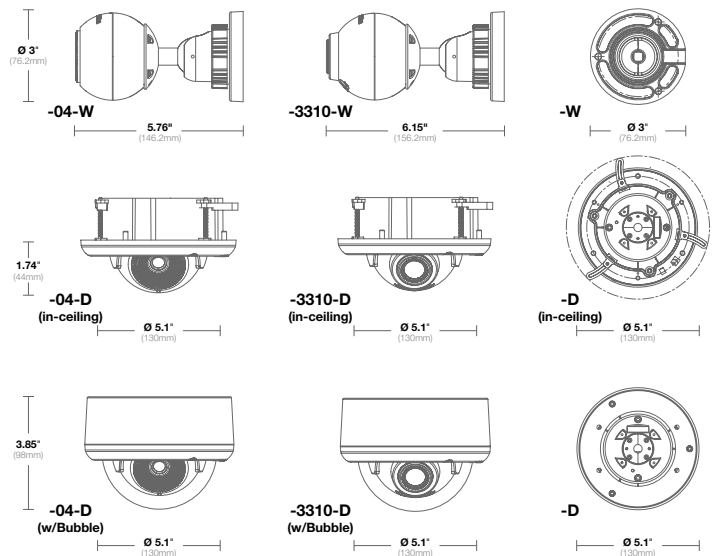

Audio Electrical (-A models only)	Streaming	Two-way
	Compression	G.711 PCM 8 kHz
	Input/Output	Integrated microphone / line output

Mechanical	Casing	-W	Die-cast aluminum 3" metal ball and mount
		-D	Plastic surface/in-ceiling dome w/ Acrylic bubble
	Lens	-3310	External lens adjustment for zoom, focus and iris
		-04	External lens adjustment for focus
	Gimbal	Easy 3-axis camera adjustment w/360° pan, 90° tilt and 360° z-axis	
Dimensions	-04-W	Ø 3" (76.2mm) x 5.76" H (146.2mm)	
	-3310-W	Ø 3" (76.2mm) x 6.15" H (156.2mm)	
	-D (in-ceiling)	Ø 5.1" (130mm) x 1.74" H (44mm)	
	-D (surface mount w/ bubble)	Ø 5.1" (130mm) x 3.85" H (98mm)	
		Camera Unit	Packaged
Weight	-W	1.2lbs (0.54kg)	2.0lbs (0.9kg)
	-D	1.2lbs (0.54kg)	1.9lbs (0.86kg)
Dome Color	-LG	Light Gray Dome	