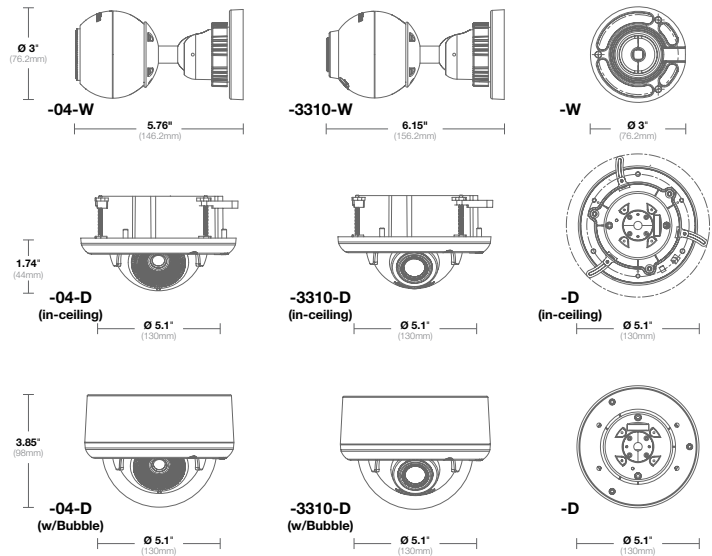

| | | | |
|------------|--|-----------------------------------|---|
| Mechanical | Casing | -W | Die-cast aluminum 3" metal ball and mount |
| | | -D | Plastic surface/in-ceiling dome w/ Acrylic bubble |
| Lens | | -3310 | External lens adjustment for zoom, focus and iris |
| | | -04 | External lens adjustment for focus |
| Gimbal | Easy 3-axis camera adjustment w/360° pan, 90° tilt and 360° z-axis | | |
| Dimensions | -04-W | Ø 3" (76.2mm) x 5.76" H (146.2mm) | |
| | -3310-W | Ø 3" (76.2mm) x 6.15" H (156.2mm) | |
| | -D (in-ceiling) | Ø 5.1" (130mm) x 1.74" H (44mm) | |
| | -D (surface mount w/ bubble) | Ø 5.1" (130mm) x 3.85" H (98mm) | |
| Weight | | Camera Unit | Packaged |
| | -W | 1.2lbs (0.54kg) | 2.0lbs (0.9kg) |
| | -D | 1.2lbs (0.54kg) | 1.9lbs (0.86kg) |
| Dome Color | -LG | Light Gray Dome | |