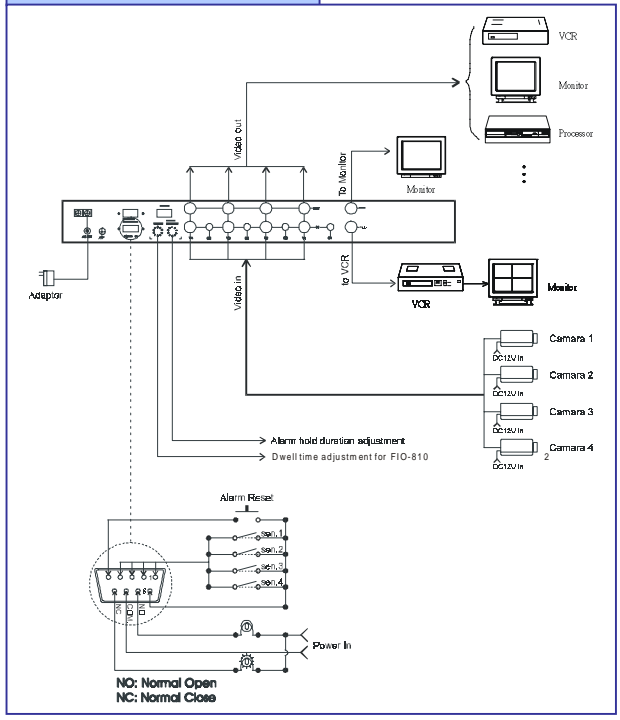

## B/W Quad Processor

FIO-8102

**Standard Model**

- ▶ Super high resolution
- ▶ True real time refresh
- ▶ Full alarm operations
- ▶ individual gain control
- ▶ Video loop through
- ▶ Optional remote keypad
- ▶ RS-232 port

### Basic Connection

## Specifications

Model Number	FIO-8102	FIO-8104	FIO-8007
Camera Type	B/W		Color
Input Channel Number	4		
Refresh Rate	30 (25)		30 (25)
Resolution	1024 x 512		1024 x 512
Number of Color	256 Grayscales		16.7 million colors
Time/Date/Title	N/A	Yes	
Zoom on Playback	N/A	Yes	Yes
On Screen Setup	N/A	Yes	
Loop Through	Yes		
Video Gain Adjustment	Yes		
Adjustable Alarm Hold Time	Yes		
Number of Alarm Input	4		
Sequential S. W	Yes		
Adjustable Dwell Time	Yes		
Alarm Called Full Screen	Yes		
Buzzer ON/OFF S. W	Yes		
Security Lockout	Yes		
Rack Mountable	Yes (Optional)		
Video Loss Alarm	Yes		
Freeze of Last Picture	Yes		
Remote Control Key Pad	Yes (Optional)		
RS-232	Yes		