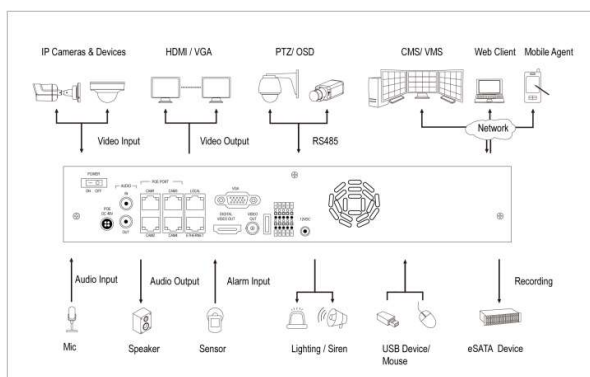

### Features

- Full HD real-time recording 4ch
- ONVIF Compatible & Auto IP Camera Detection
- Intelligent Dual (Main & Sub) Stream
- PoE Camera support (802.3 at PSE Embedded)
- Quadplex operation (Live / Record / Playback /Network)
- Panorama ( Thumbnail) Search
- Simultaneous multiple client connection up to 8
- Remote viewers for Windows, web browser, iOS/Android
- Auto port forwarding supported by uPnP
- Web-based remote configuration
- Health monitoring : Temperature, Fan, HDD S.M.A.R.T
- Copy with AVI file, backup raw stream data(with the Embedded file player)
- P2P(Peer to Peer) camera connection supported by Internal HUB

### Specification

MODEL	AFM-VR04SP
<b>System</b>	
Operating System	Embedded LINUX
Max. HDD	2x SATA HDD
<b>Video&amp; Audio</b>	
Protocol	ONVIF
Video In	4 Ch (IP camera)
No. of PoE	4 Ch (802.3at/72W)
Video Out	HDMI, VGA, Composite
Display Speed	120 fps@1080p
Audio IN / Out	1ch / 1ch
Alarm Input / Out	4ch / 1ch
<b>Recording</b>	
Recording Speed	120fps@1080p
Recording Mode	Continuous Schedule, Sensor, Motion, Pre&Post Alarm
<b>Playback</b>	
Speed	120 fps@1080p
Channel	1 /4 ch split : Main stream,
Search	Calendar search, Event search, Panorama search
Backup	USB /HDD, AVI, DVR format, RMS/Web viewer
<b>Network</b>	
LAN	Gigabit Ethernet (RJ45) - Fixed IP, DHCP & DDNS
Advanced Function	1) Live Monitoring, Playback and File Backup on Remote
	2) Multi client connection up to 8
	3) Remote monitoring by windows viewer, web, iphone/Android
Management	CMS & RMA(PocketViewer), Web (IE)
<b>General</b>	
System Recovery	Auto-Reboot and Journaling File System
Advanced Functions	1) Dual recording, Quadplex operation, AVI Backup
	2) HDD SMART Info
	3) Panoramic (Thumbnail) search
	4) Linear Digital zoom, Auto portforwarding, system Logging
Power	System (12V x 3A D/C ), PoE (DC48V/1.5A)
Operating Temperature	0~40 °C / 10~90% RH
Dimension (W x D x H)	340 x 245 x 60 (mm) / 1.5U
Certification	CE & FCC
System Recovery	Auto-Reboot and Journaling File System