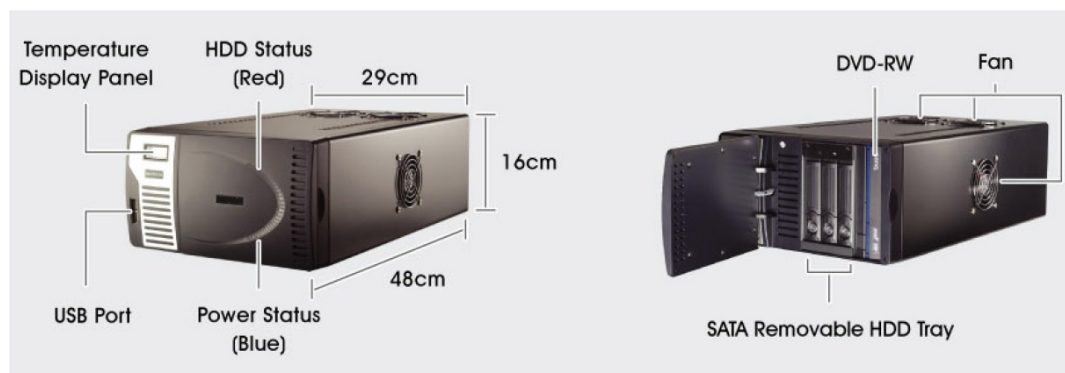

DIMENSIONS

Design and specifications are subject to change without notice

Status 04/2008