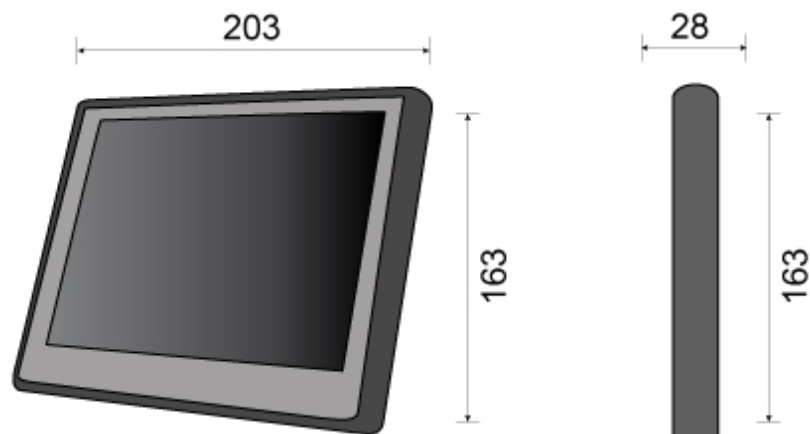

8" TFT-LCD Monitor

FEATURES

- Wall bracket included
- Wide Viewing Angle
- Front buttons for picture adjustment

SPECIFICATIONS

Video Input(s)	1 CH Composite, BNC, Looped
Resolution	800 x 600
Video Standard	PAL/NTSC
Operating Temperature	0°C ~ +50°C
Supply Voltage	12 VDC power adaptor incl.
Power Consumption	9 W
Weight	0.650 kg
Dimensions w*h*d	203 x 163 x 28 mm

DIMENSIONS

Design and specifications are subject to change without notice

Status 03/2008