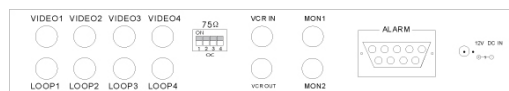

REAR VIEW

Design and specifications are subject to change without notice

Status 03/2009